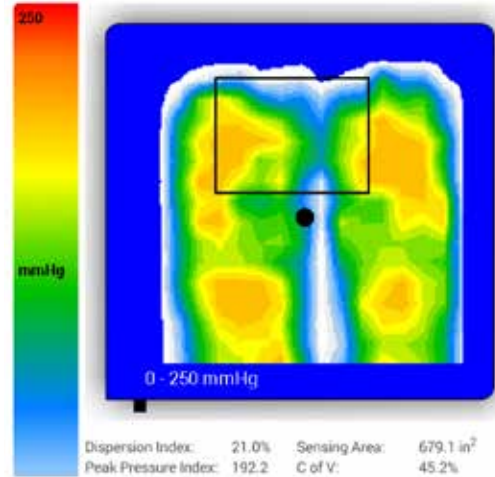

# BodiTrak LT

exclusively from 

Identifiable High Pressure Areas

Product Selection Verification

- Easy to use tablet and app-based software
- Aids in the proper diagnosis of seating needs
- Assists in communicating with patients through visuals
- Offers two modes: On-the-Go and Simple Seating Wizard

On-the-Go provides a quick and easy way to assess a person's situation on the seating surface over time. Simple Seating Wizard is a comparison tool for considering multiple solutions to seating issues. A series of up to four images can be taken to allow for side by side comparison of cushion performance.