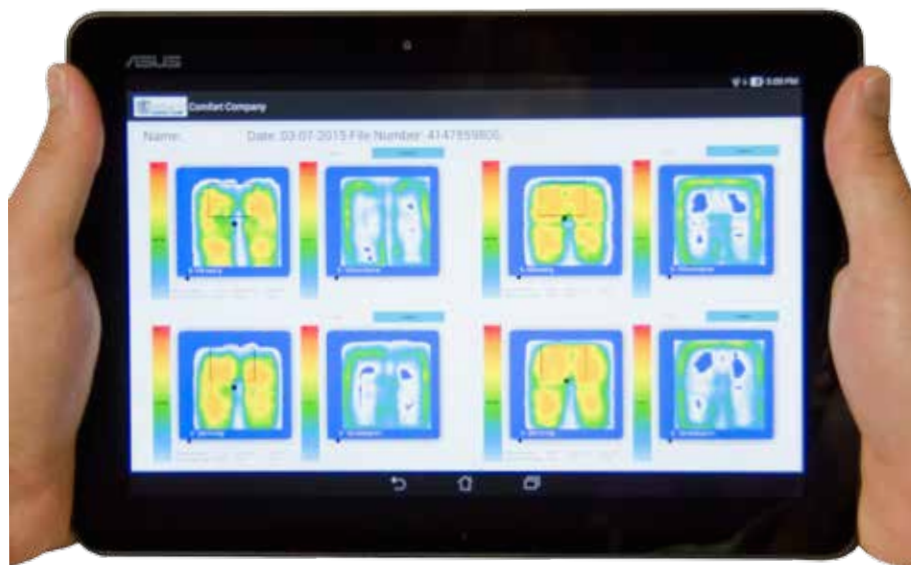

# BodiTrak LT

exclusively from 

Identifiable High Pressure Areas

Product Selection Verification

- Easy to use tablet and app-based software
- Aids in the proper diagnosis of seating needs
- Assists in communicating with patients through visuals
- Offers two modes: On-the-Go and Simple Seating Wizard

On-the-Go provides a quick and easy way to assess a person's situation on the seating surface over time. Simple Seating Wizard is a comparison tool for considering multiple solutions to seating issues. A series of up to four images can be taken to allow for side by side comparison of cushion performance.

\*Actual screen view - Simple Seating Wizard comparison