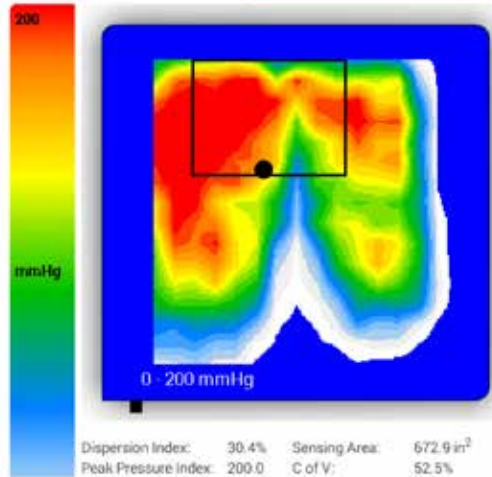

# BodiTrak LT

exclusively from 

Identifiable High Pressure Areas

Product Selection Verification

- Easy to use tablet and app-based software
- Aids in the proper diagnosis of seating needs
- Assists in communicating with patients through visuals
- Offers two modes: On-the-Go and Simple Seating Wizard

On-the-Go provides a quick and easy way to assess a person's situation on the seating surface over time. Simple Seating Wizard is a comparison tool for considering multiple solutions to seating issues. A series of up to four images can be taken to allow for side by side comparison of cushion performance.