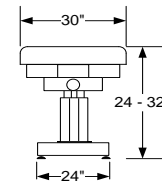

VINYL:

UltraSoft Touch	Lightly textured, super-soft PU vinyl, fabric backed
Standard vinyl colors	Camel, Almond, Black or White