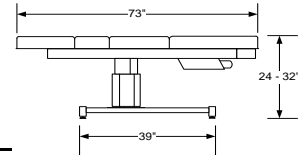

**TOUCHAMERICA**  
EVOLVING THE SPA EXPERIENCE

**Artesian**

**TOP:**

Top design	Adjustable top with built-in foot tub; comes with upholstered tub cover
Standard size top	30" x 73"
Foam	2" firm bottom layer + 1- 3/4" medium-density layer of urethane polymer
Polyester batting	1/2" fluffy polyester Dacron top layer
Frame	3/4" plywood frame reinforced for arm rests and face cradle
Adjustments	Easy motorized adjustments of torso, knee, and upper body sections
Back tilt angle	0 to 80°
Knee tilt angle	0 to 26°
Foot tub	Uses 2 gallons of water per treatment
Foot tub color	Tan only, as shown. Matches camel vinyl top and blends w/ other vinyl colors

**BASE & FRAME:**

Base	Sleek, contemporary design with white powder-coat finish and anodized aluminum center pedestal
Leg recess	6" leg recess at end of table with foot section flat
Height range	24" to 32" (infinite motorized adjustment)
Lifting weight	Lifting weight capacity 375 lbs.
Capacity	Static weight capacity 800 lbs.

**MOTORS & CONTROLS:**

PowerTilt motors	Two 24v DC, 5 amp max motor/actuators, UL recognized; powered through a 110v, 5 amp transformer
Base lift motor	One 24v DC, 5 amp max motor/actuator for height adjustment of 24" to 32" (powered through the same transformer as the top actuators)
Controls	Hand control

**WEIGHTS:**

Table weight	250 lbs.
Shipping weight - boxed	300 lbs.
Shipping dimensions	83"L x 39"W x 37"H

Rev. 10/16

www.TouchAmerica.com  
(800) 678-6824 · (919) 732-6968