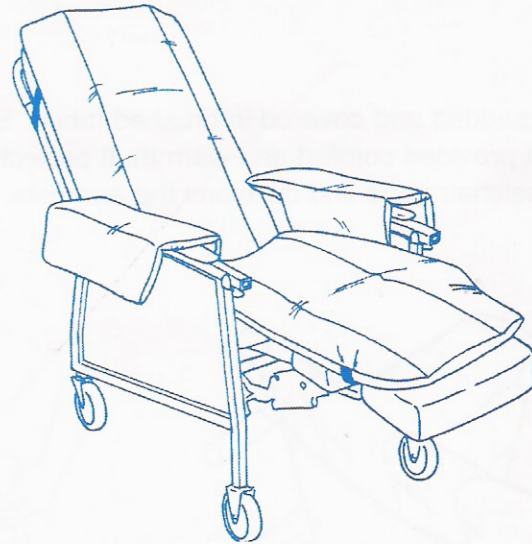

## GERI-CHAIR COZY SEAT

Reorder #	Description	Unit
703002	Geri-Chair Cozy Seat/Backrest and Seat	Each
703003	Geri-Chair Cozy Seat/Backrest, Seat, Leg Rest	Each

### Purpose

Skil-Care's Geri-Chair Cozy Seat provides comfort, pressure relief, and protection against bruises and skin tears. Designed to fit all styles of geri-chairs, the Cozy-Seat is reversible.

### Instructions for Use

The Geri-Chair Cozy Seat is available in two models: #703002 which covers the backrest and seat and #703003 which covers the backrest, seat, and leg rest. Both models are reversible. (Follow steps 1-3 for models 703002 and 703003.)

1. Place Cozy-Seat on geri-chair with label indicating "TOP" positioned at the top of the backrest.
2. Drape armrest cushions over armrests.
3. Secure straps behind backrest/ (Illustration A)
4. (For model 703003) Secure elastic band around leg-rest. (Illustration B)