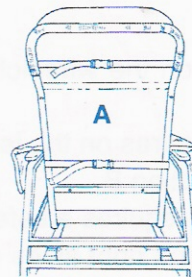

Instructions for Use

The Geri-Chair Cozy Seat is available in two models: #703002 which covers the backrest and seat and #703003 which covers the backrest, seat, and leg rest. Both models are reversible. (Follow steps 1-3 for models 703002 and 703003.)

1. Place Cozy-Seat on geri-chair with label indicating "TOP" positioned at the top of the backrest.
2. Drape armrest cushions over armrests.
3. Secure straps behind backrest/ (Illustration A)
4. (For model 703003) Secure elastic band around leg-rest. (Illustration B)