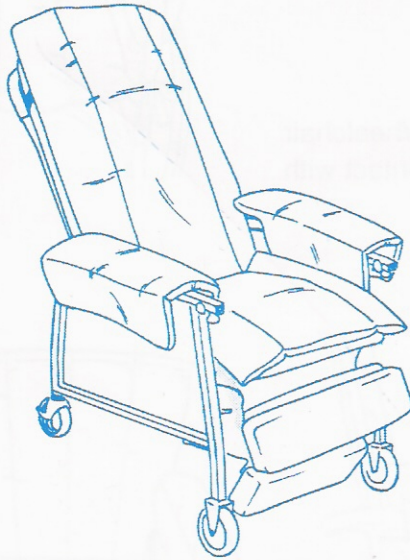

## GERI-CHAIR COZY SEAT

Reorder #	Description	Unit
703002	Geri-Chair Cozy Seat/Backrest and Seat	Each
703003	Geri-Chair Cozy Seat/Backrest, Seat, Leg Rest	Each

### Purpose

Skil-Care's Geri-Chair Cozy Seat provides comfort, pressure relief, and protection against bruises and skin tears. Designed to fit all styles of geri-chairs, the Cozy-Seat is reversible.

### Instructions for Use

The Geri-Chair Cozy Seat is available in two models: #703002 which covers the backrest and seat and #703003 which covers the backrest, seat, and leg rest. Both models are reversible. (Follow steps 1-3 for models 703002 and 703003.)

1. Place Cozy-Seat on geri-chair with label indicating "TOP" positioned at the top of the backrest.
2. Drape armrest cushions over armrests.
3. Secure straps behind backrest/ (Illustration A)
4. (For model 703003) Secure elastic band around leg-rest. (Illustration B)